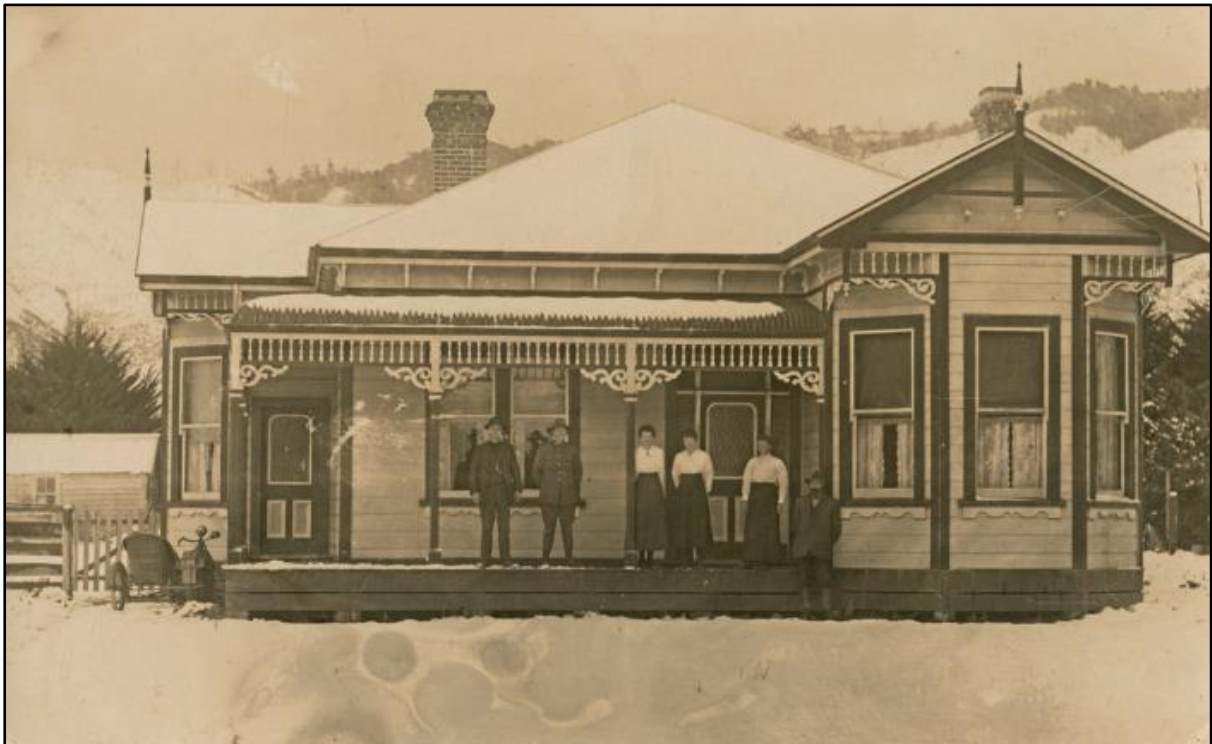

*[Thomas George COLLETT - Collett Road]*

*(Reference Upper Hutt City Library website Recollect Collett home Mangaroa World War One period Peter Robinson collection)*

Thomas George COLLETT was born 22 March 1843 Wellington New Zealand. Thomas parents were Elizabeth nee Collett (1818-1881) and Henry Collett (1818-1894) who arrived 1840 in New Zealand on the ship London and settled in Petone.